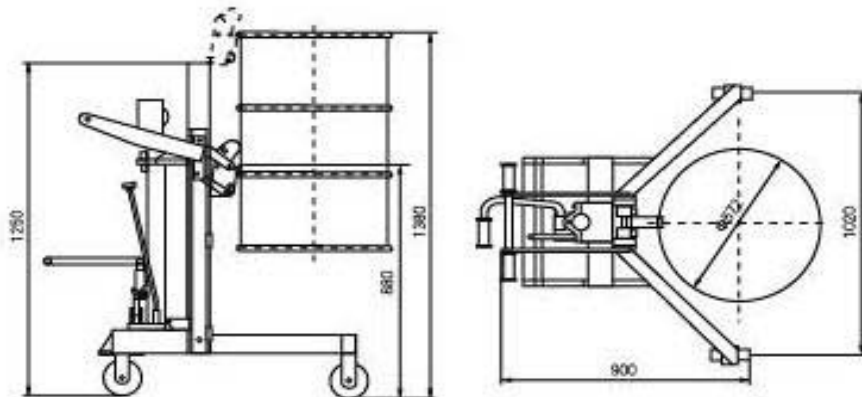

Raptor Drum Load/Unloader

- ▲ Easily glides over pallet to quickly load or unload 30 or 55-gallon drums, Grabs drums from the middle of a standard pallet with a drum clawgrab, raises the drums up, and redistributes them throughout the facility.
- ▲ Also removes drums from the corner of containment skids, Highly maneuverable unit features a unique two poly wheel and two poly caster.

รายละเอียดผลิตภัณฑ์อาจมีการเปลี่ยนแปลงโดยมิได้แจ้งให้ทราบล่วงหน้า

TECHNICAL DATA		MODEL
		DTF 450
Capacity	kg	450
Lifting Height	mm	500
Drum Size	mm	572
Lifting Per Stroke	mm	11.6
Net Weight	kg	165

SPECIFICATION IS SUBJECT TO CHANGE WITHOUT NOTICE