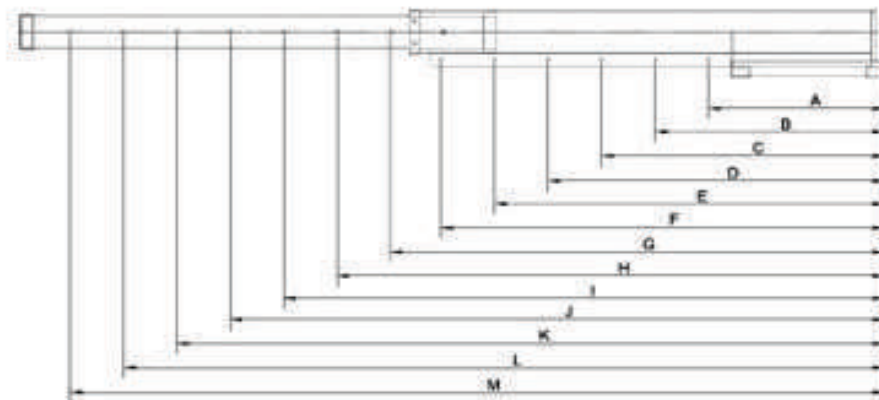

Telescopic Fork Mounted Jibs

- ▲ Convert a forklift truck into a mobile crane to reach and transport long and awkward loads from inaccessible location.
- ▲ Verify load centre of forklift truck.
- ▲ Safety chain wedge to boom has grab hools for anchoring job boom to forklift truck.
- ▲ Zinc plated fork heels pin for safe forklift attachment.
- ▲ Supplied complete with one safety swived hook with bow shackle and one rigid hook.

รายละเอียดผลิตภัณฑ์อาจมีการเปลี่ยนแปลงโดยมิได้แจ้งให้ทราบล่วงหน้า

Positions	Model TLB03												
	A	B	C	D	E	F	G	H	I	J	K	L	M
Capacity (kg)	755	985	1215	1445	1675	1905	2125	2355	2580	2810	3040	3270	3500
	3000	2300	1865	1570	1355	1190	1065	960	875	805	745	690	640